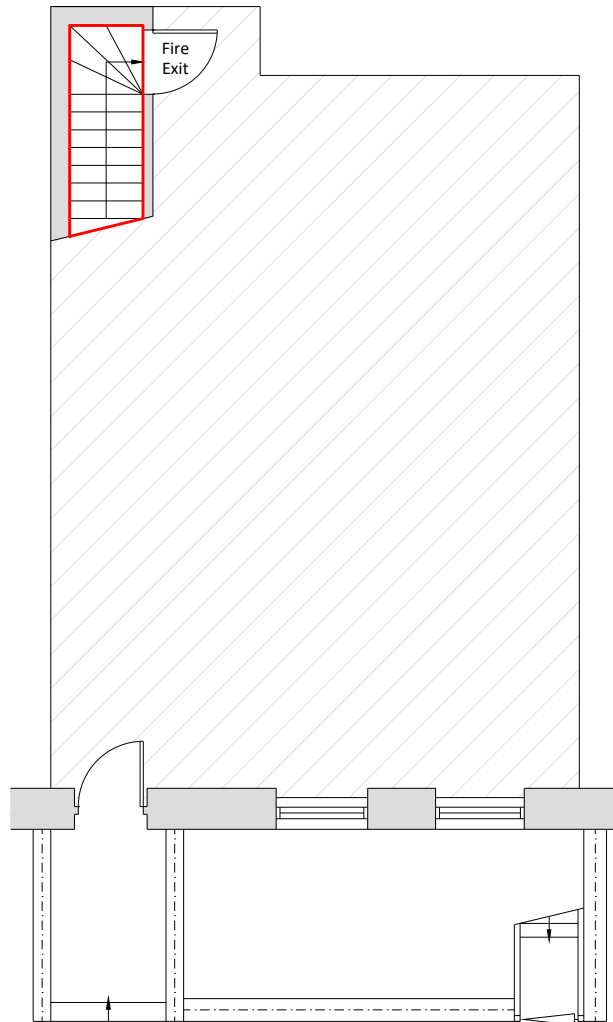

LOWER GROUND FLOOR

GROUND FLOOR

SITE PLAN SCALE
1:1250

LEASE PLANNERS
WWW.LEASEPLANNERS.CO.UK

OFFICE: 0203 637 0150

EMAIL: sales@leaseplanners.co.uk

DRAWING TITLE:
7 MANCHESTER SQUARE
LOWER GROUND
MARYLEBONE
LONDON
W1U 3PD

DATE 3rd DECEMBER 2018

RED OUTLINED AREAS
ARE PART OF THE PREMISES

Scale: 1:100 at A4

SCALE: For the plan to be to scale, the above scale bar
must measure correct when printed (for example 5cm)