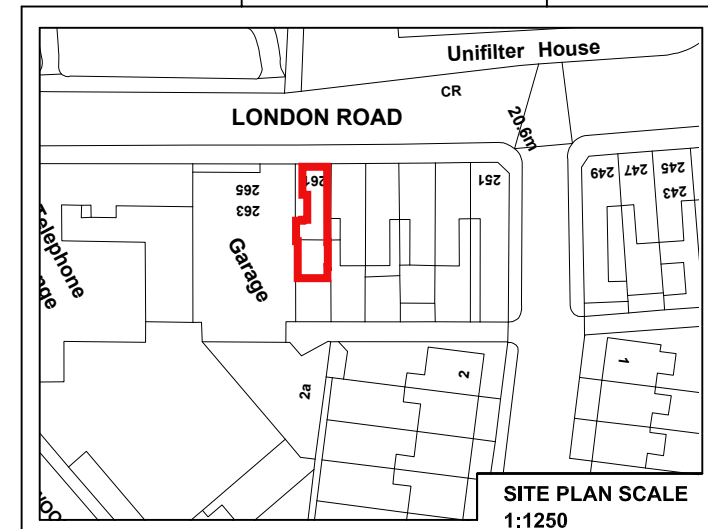

GROUND FLOOR

DRAWING TITLE:

261 LONDON ROAD CR4 3NH

DATE:

16 AUGUST 2013

REVISION:

1 OF 1

SCALE: 1:100 AT A4

SCALE: For the plan to be scale, the above scale bar must measure correct when printed (for example 5cm)

 RED OUTLINED AREAS ARE PART OF THE PREMISES

SITE PLAN SCALE
1:1250